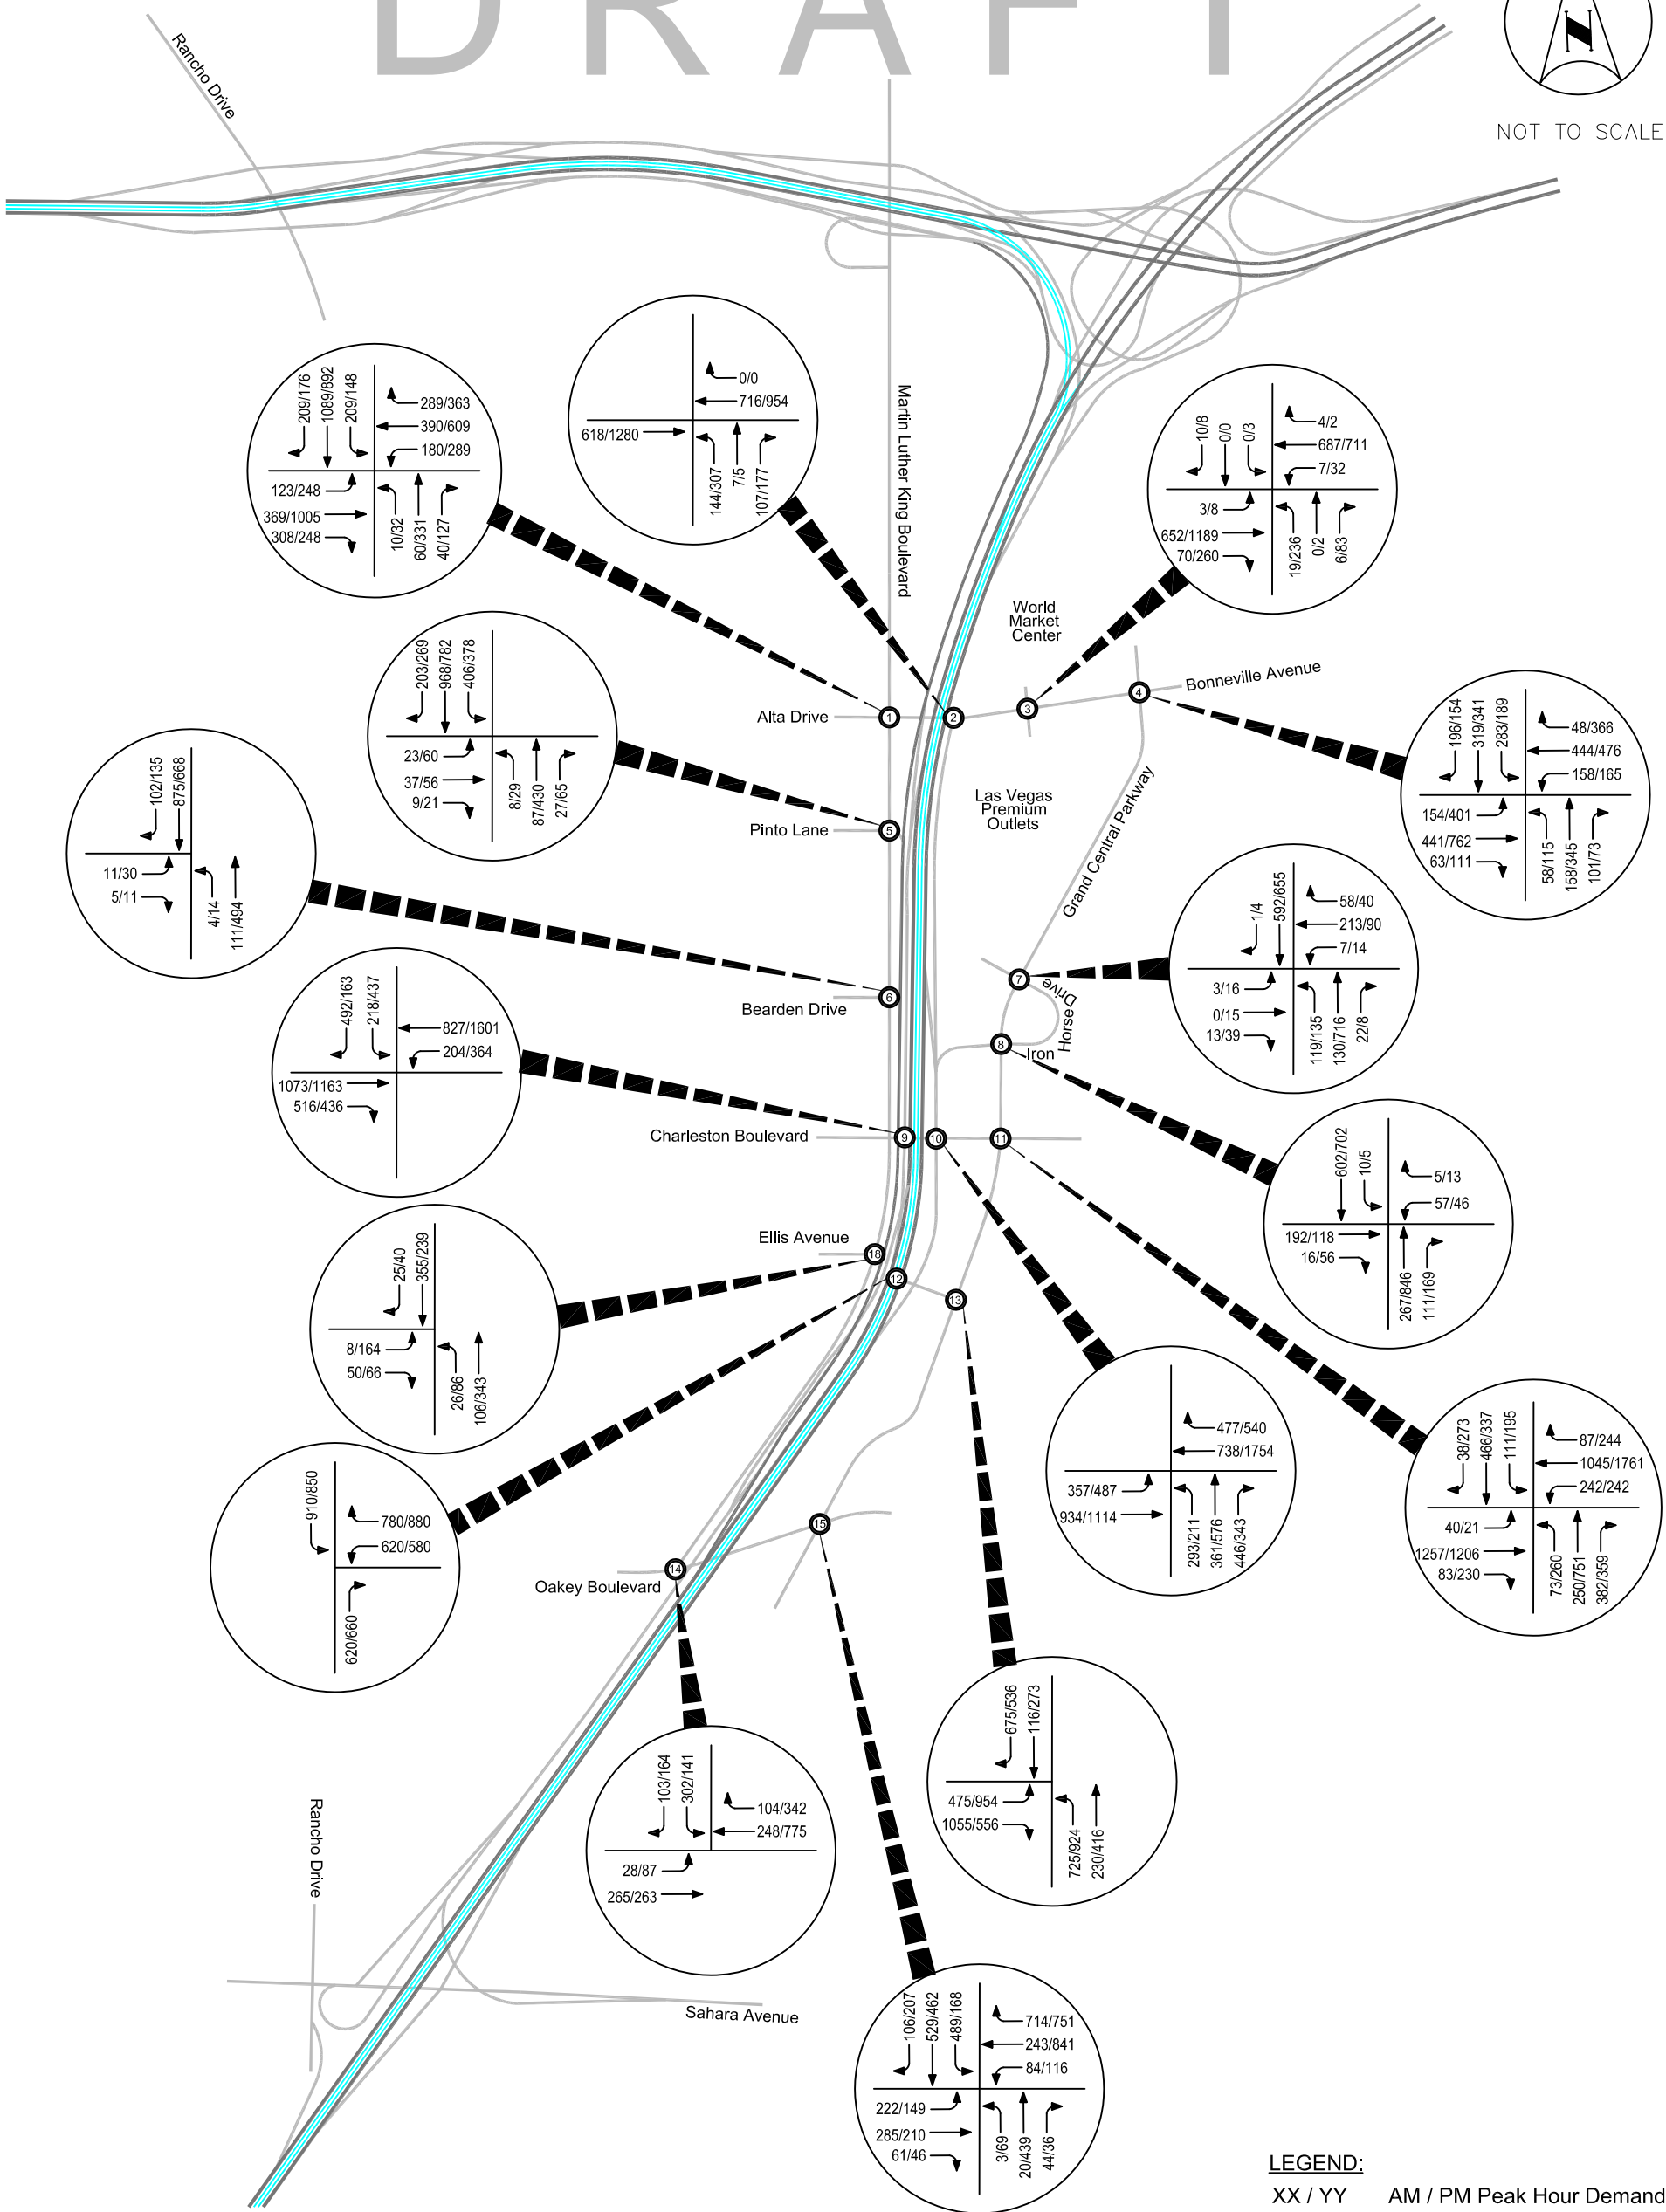

DRAFT

NOT TO SCALE

LEGEND:
XX / YY AM / PM Peak Hour Demand

PROJECT NEON 2025 PEAK HOUR INTERSECTION DEMANDS

FIGURE X-X